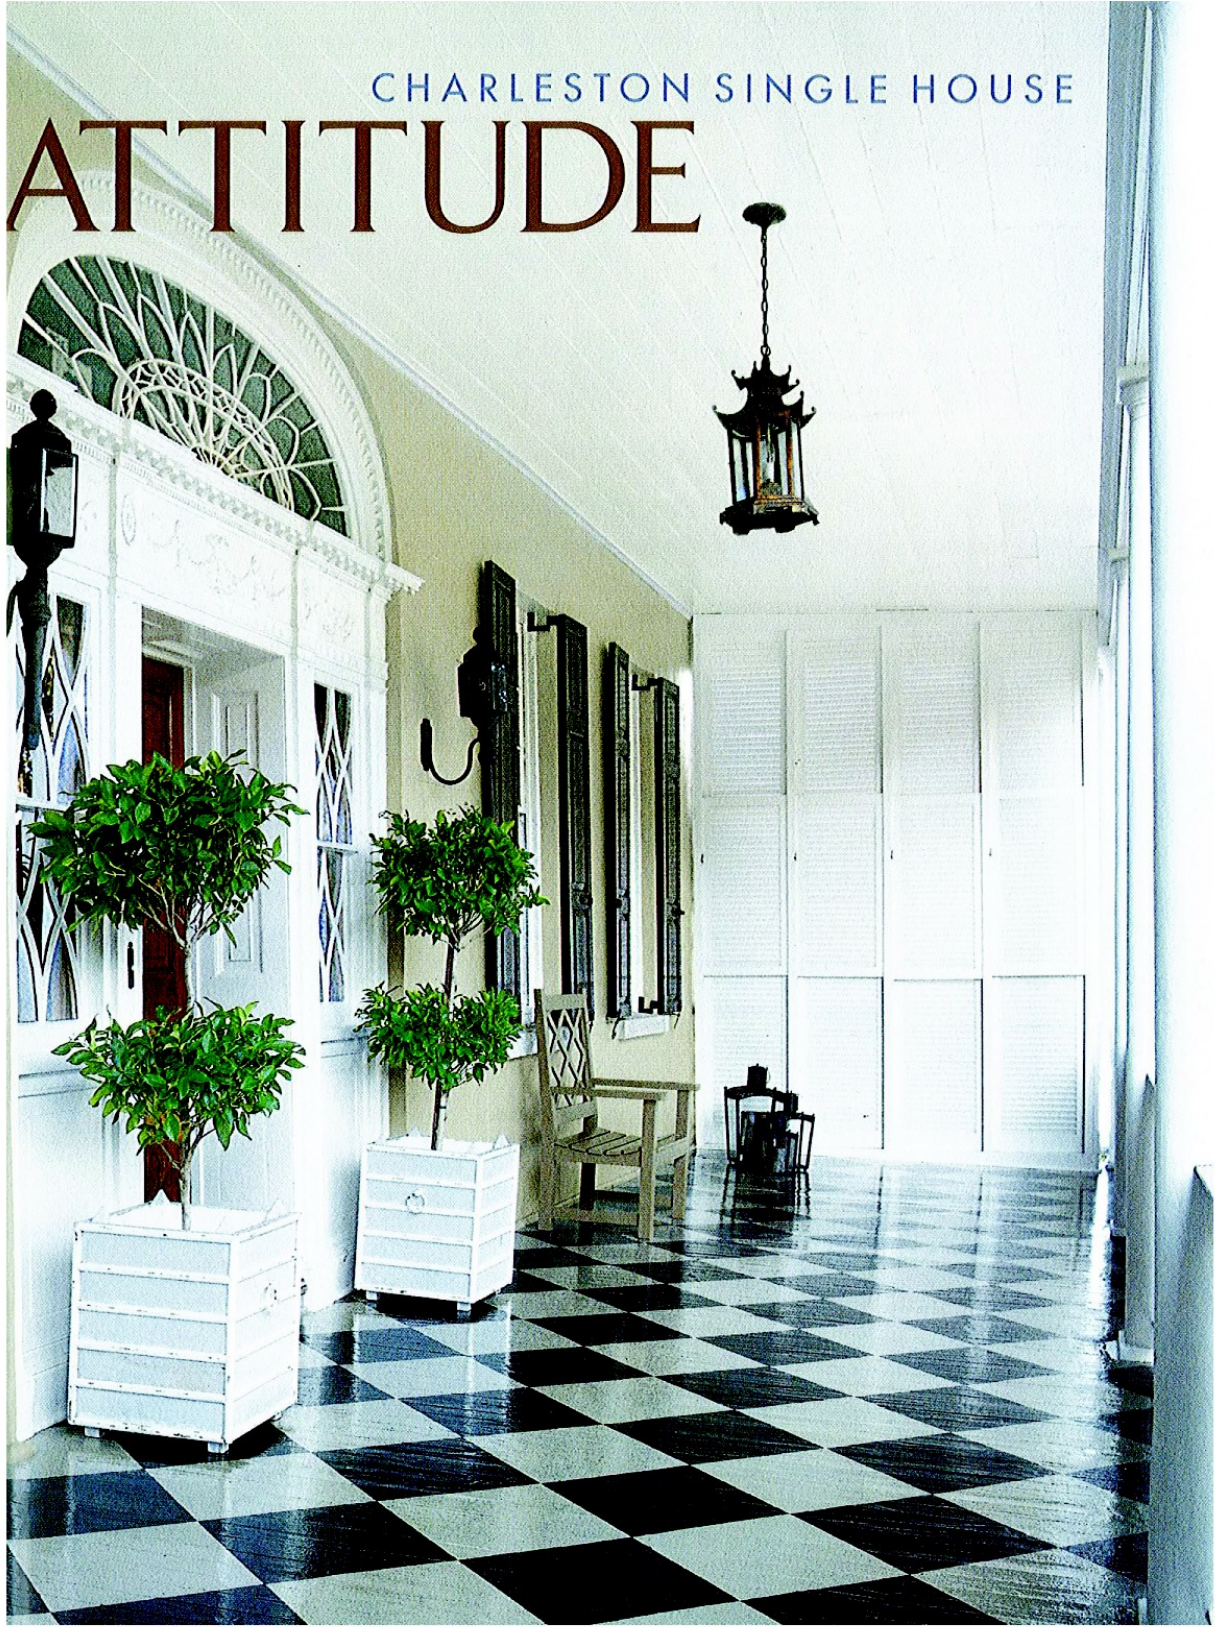

# NEW

RESTORATION AND INTERIOR DESIGN BY ERIC COHLER  
PHOTOGRAPHY BY JEFF MCNAMARA TEXT BY ELIZABETH GAYNOR

CHARLESTON SINGLE HOUSE

# ATTITUDE

ABOVE AND BELOW: Coffee table and Barcelona bench, both by Knoll. Chairs and sofa by Hancock & Moore. Sofa accent pillow by Dransfield & Ross. Painting by Larry Charles. RIGHT: Metal étagères. Han dynasty figurines. Macassar ebony klismos-style chair by Hinson & Company. Antique English fireplace grate. Verellen sofa, far right, in linen. Beauvais Carpets rug. FOLLOWING PAGES: Painting by Larry Charles. Gustavian-style bench in linen. Andy Warhol silk screens. Antique chairs in Donghia linen. Antique mirror and chandelier. Chinese stone-top table. Oly sculpture. Stark seagrass rug.