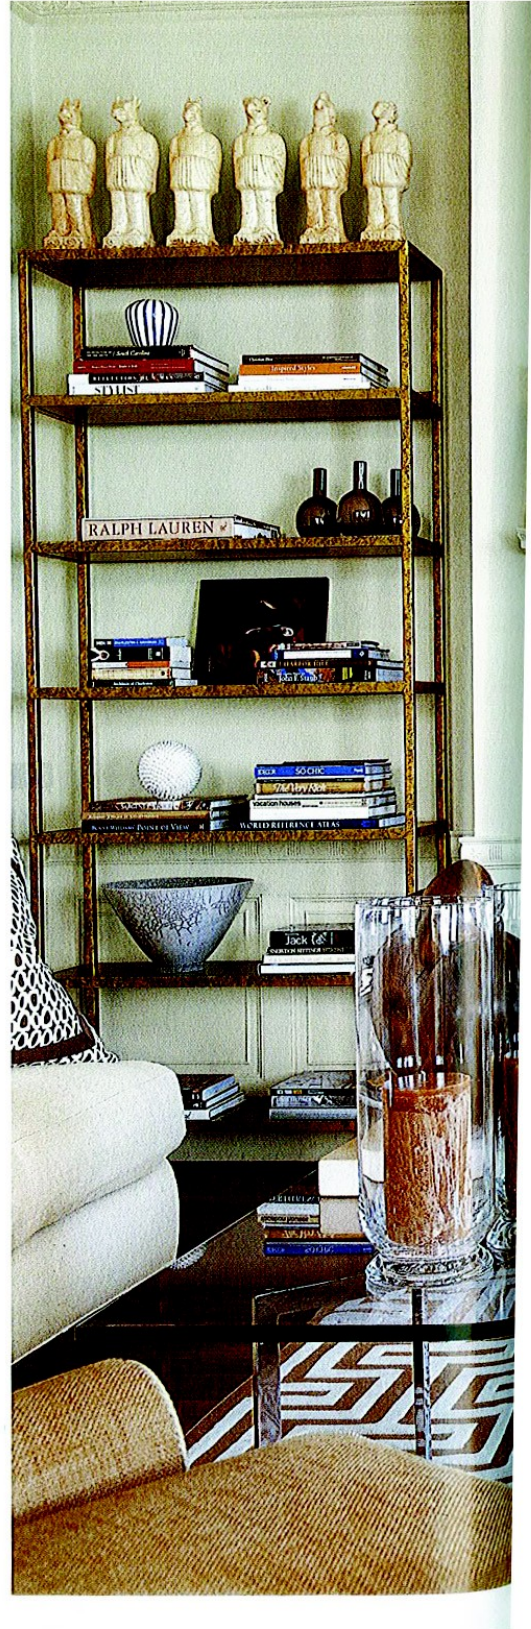

# NEW

RESTORATION AND INTERIOR DESIGN BY ERIC COHLER  
PHOTOGRAPHY BY JEFF MCNAMARA TEXT BY ELIZABETH GAYNOR

CHARLESTON SINGLE HOUSE

# ATTITUDE

ABOVE AND BELOW: Coffee table and Barcelona bench, both by Knoll. Chairs and sofa by Hancock & Moore. Sofa accent pillow by Dransfield & Ross. Painting by Larry Charles. RIGHT: Metal étagères. Han dynasty figurines. Macassar ebony klismos-style chair by Hinson & Company. Antique English fireplace grate. Verellen sofa, far right, in linen. Beauvais Carpets rug. FOLLOWING PAGES: Painting by Larry Charles. Gustavian-style bench in linen. Andy Warhol silk screens. Antique chairs in Donghia linen. Antique mirror and chandelier. Chinese stone-top table. Oly sculpture. Stark seagrass rug.